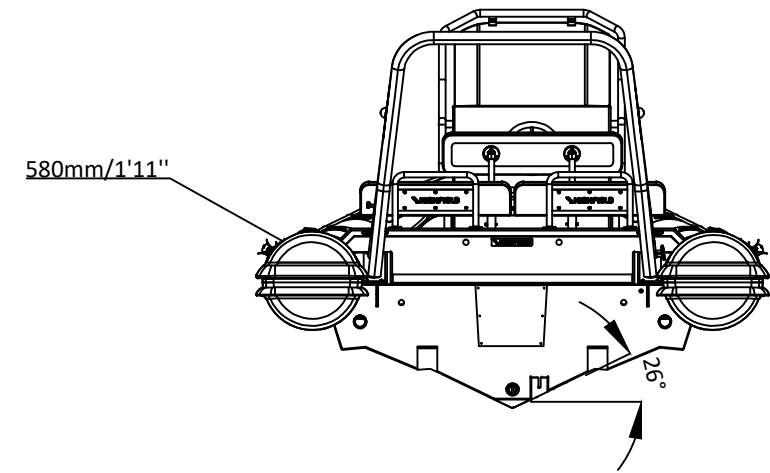

PATROL 760SB

SPECIFICATIONS

SPECIFICATIONS AND MAXIMUM CAPACITIES (Subject to change without notice. Tolerances: dimensions ±2.5%, weights ±5%)

MODEL	ISO 6185 PART	ISO 6185	Crew		#	Weight		Shaft	Outboard Engine		Shower kit		Fuel tank Capacity		Tow post		Rollbar		Wet Weight (Approximate) 150HP (111.9KW) +Fuel		AIR CHAMBERS	Pressure					
			KG	LB		KG	LB		KG	LB	KG	LB	L	GAL	KG	LB	KG	LB	KG	LB		PSI	BAR				
PA760 SB	3	C	1430	3153	12	900	1984	XL	223.8	300	312.5	689	980	2161	14.4	31.7	285	75	/	/	24	53	1499	3305	6	3.63	0.25

Boat weight includes: console ,seat ,rollbar