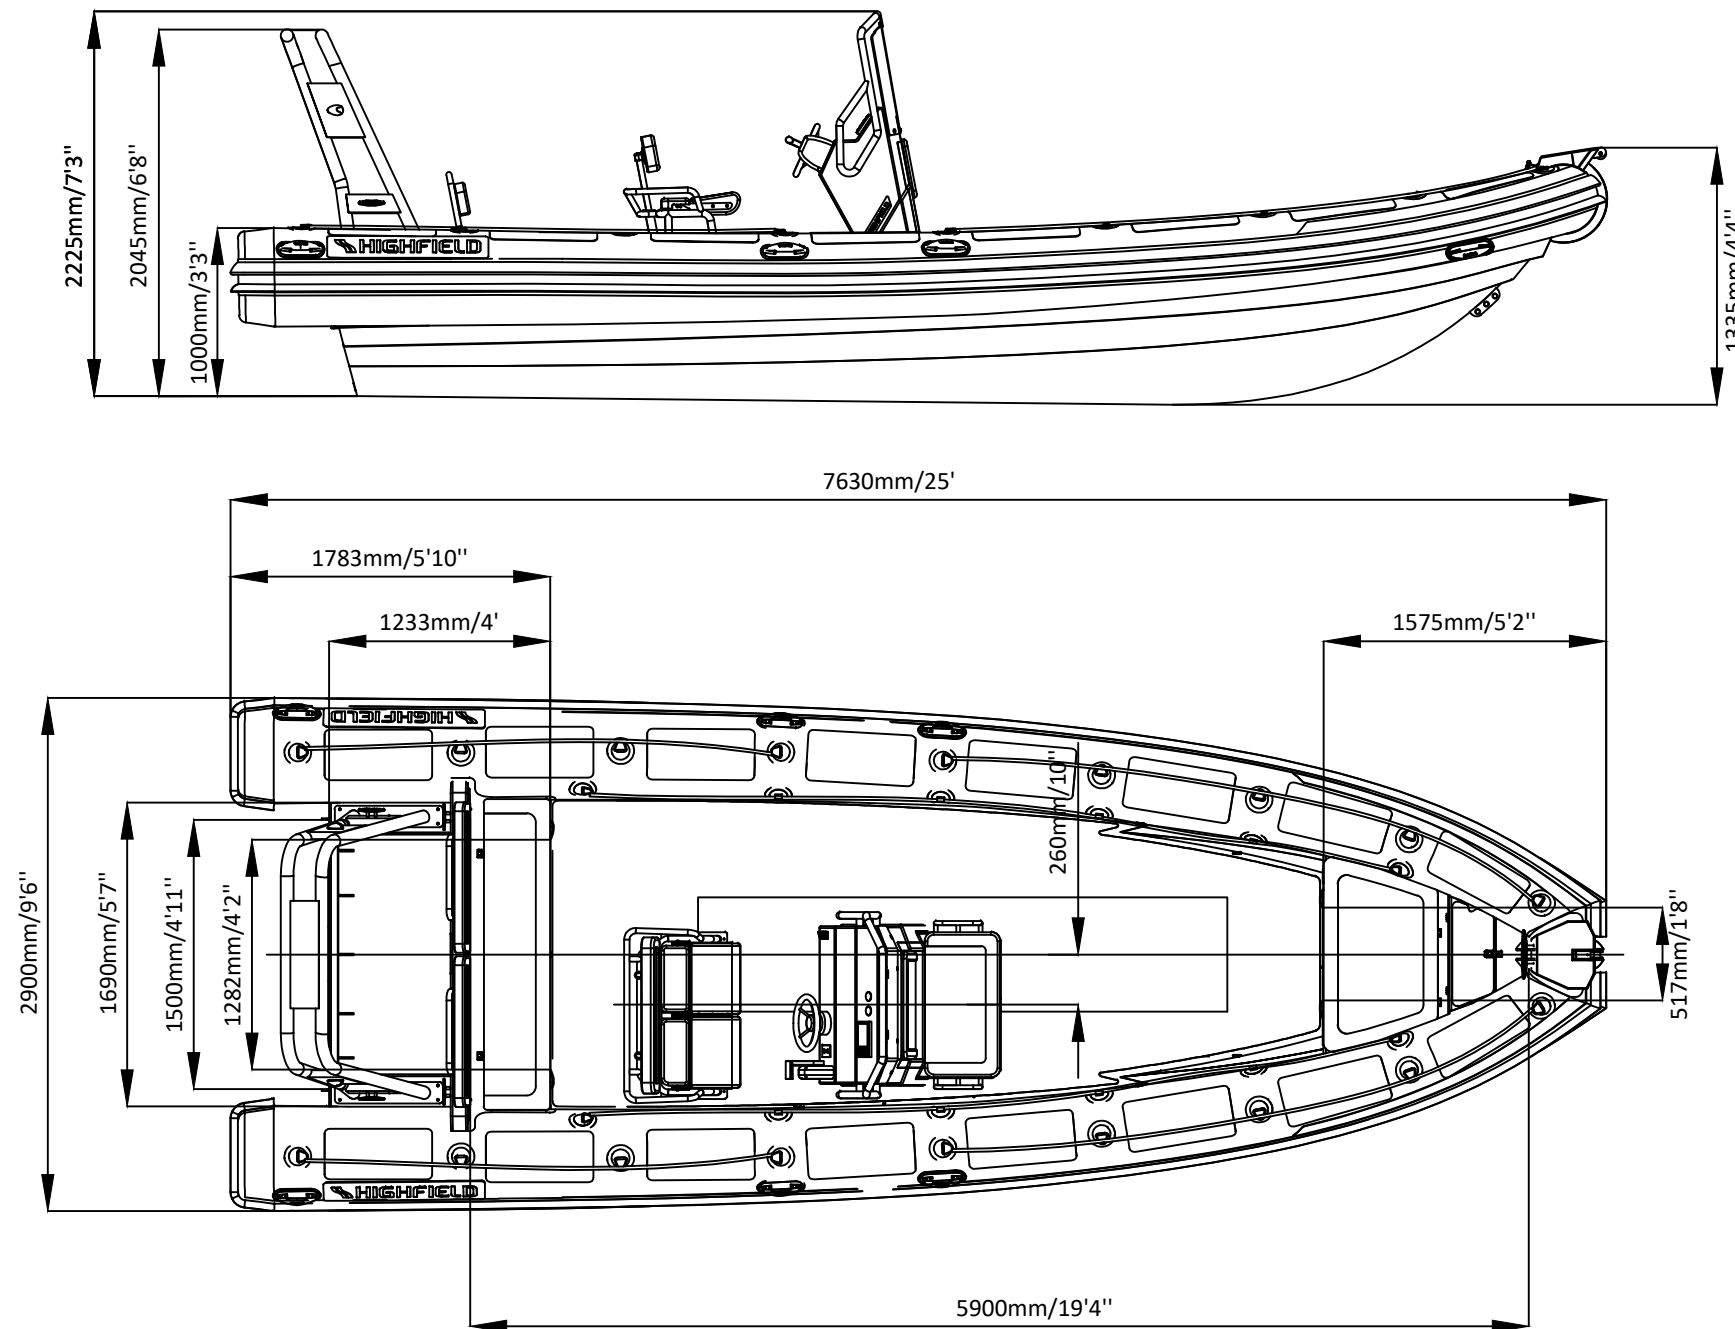

PATROL 760SB

SPECIFICATIONS

SPECIFICATIONS AND MAXIMUM CAPACITIES (Subject to change without notice. Tolerances: dimensions ±2.5%, weights ±5%)

MODEL	ISO 6185 PART	ISO 6185	Crew		#	Weight		Shaft	Outboard Engine		Shower kit		Fuel tank Capacity		Tow post		Rollbar		Wet Weight (Approximate) 150HP (111.9KW) +Fuel		AIR CHAMBERS	Pressure					
			KG	LB		KG	LB		KG	LB	KG	LB	L	GAL	KG	LB	KG	LB	KG	LB		PSI	BAR				
PA760 SB	3	C	1430	3153	12	900	1984	XL	223.8	300	312.5	689	980	2161	14.4	31.7	285	75	/	/	24	53	1499	3305	6	3.63	0.25

Boat weight includes: console ,seat ,rollbar