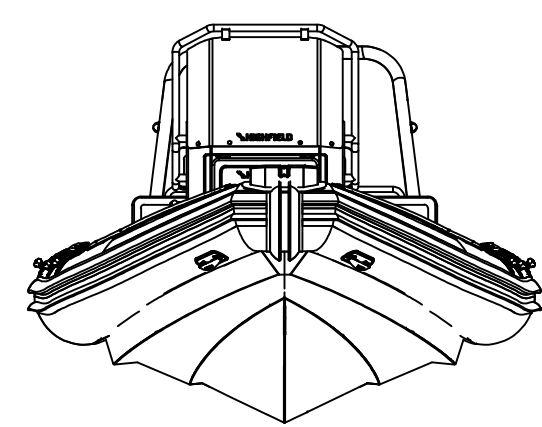

PATROL 760SB

SPECIFICATIONS

SPECIFICATIONS AND MAXIMUM CAPACITIES (Subject to change without notice. Tolerances: dimensions ±2.5%, weights ±5%)

MODEL	ISO 6185 PART	ISO 6185	Crew		#	Weight		Shaft	Outboard Engine		Shower kit		Fuel tank Capacity		Tow post		Rollbar		Wet Weight (Approximate) 150HP (111.9KW) +Fuel		AIR CHAMBERS	Pressure					
			KG	LB		KG	LB		KG	LB	KG	LB	L	GAL	KG	LB	KG	LB	KG	LB		PSI	BAR				
PA760 SB	3	C	1430	3153	12	900	1984	XL	223.8	300	312.5	689	980	2161	14.4	31.7	285	75	/	/	24	53	1499	3305	6	3.63	0.25

Boat weight includes: console ,seat ,rollbar