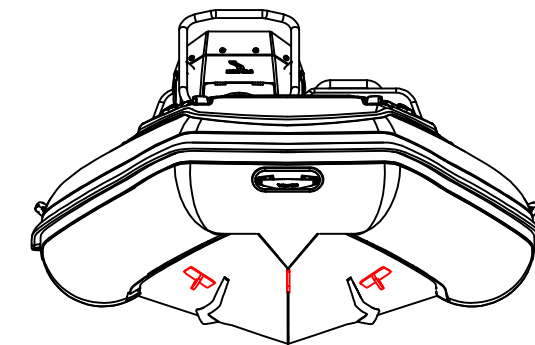

SPORT 390

SPECIFICATIONS

SPECIFICATIONS AND MAXIMUM CAPACITIES (Subject to change without notice. Tolerances: dimensions ±2.5%, weights ±5%)

MODEL	ISO 6185 PART	ISO 6185			#			Shaft	 Outboard Engine				 Sundeck		Tow post		Rollbar		Fuel Tank Capacity		 Wet Weight (Approximate) 30HP (22.38KW) +Fuel		AIR CHAMBERS				
			KG	LB		KG	LB		KG	LB	KG	LB	KG	LB	KG	LB	KG	LB	KG	LB	KG	LB		PSI	BAR		
SPORT 390	3	C	716	1579	7	525	1157	L	44.76	60	161.7	356	226	497	6	13.2	6.5	14.3	17	37	30	8	410	904	3	3.63	0.25

Boat weight includes: console

2021V3