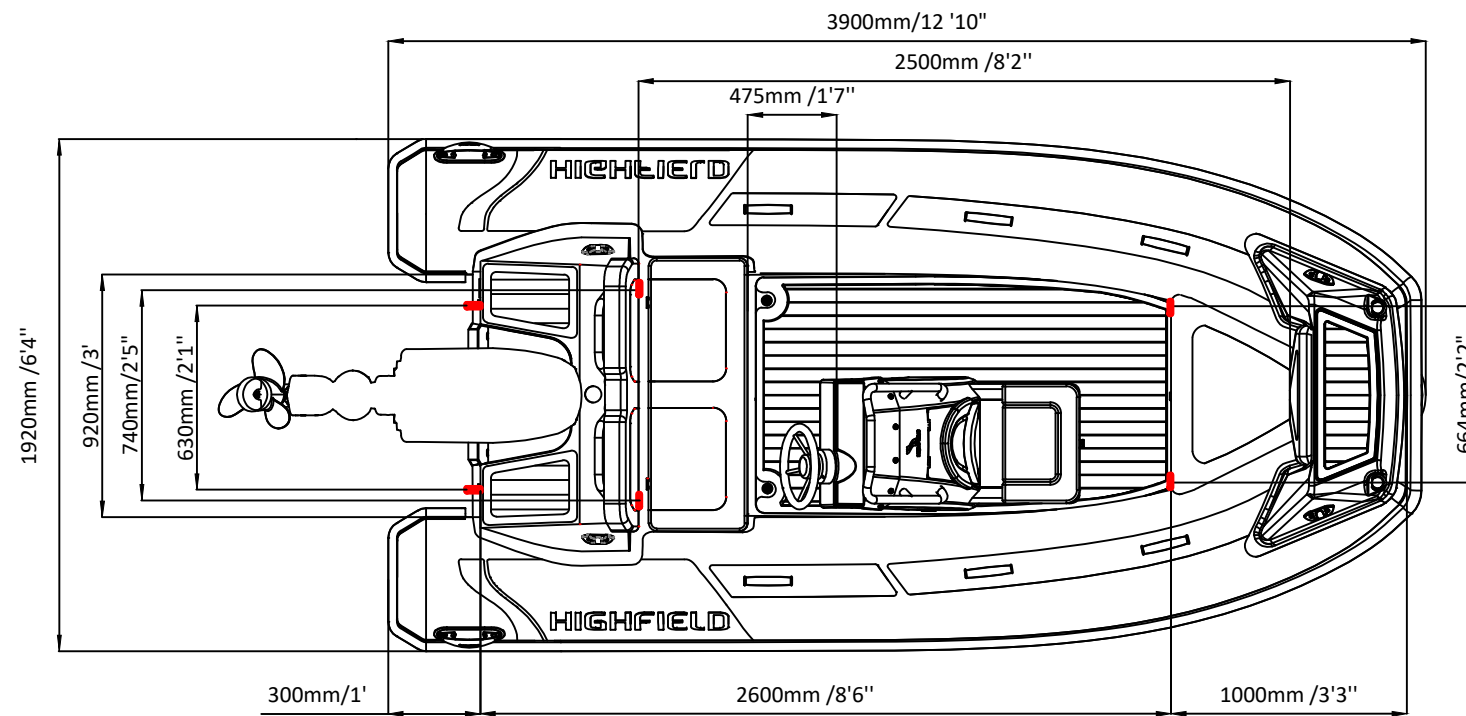

SPORT 390

SPECIFICATIONS

SPECIFICATIONS AND MAXIMUM CAPACITIES (Subject to change without notice. Tolerances: dimensions ±2.5%, weights ±5%)

MODEL	ISO 6185 PART	ISO 6185			#			Shaft	 Outboard Engine				 Sundeck		Tow post		Rollbar		Fuel Tank Capacity		 Wet Weight (Approximate) 30HP (22.38KW) +Fuel		AIR CHAMBERS				
			KG	LB		KG	LB		KG	LB	KG	LB	KG	LB	KG	LB	KG	LB	KG	LB	KG	LB		PSI	BAR		
SPORT 390	3	C	716	1579	7	525	1157	L	44.76	60	161.7	356	226	497	6	13.2	6.5	14.3	17	37	30	8	410	904	3	3.63	0.25

Boat weight includes: console

2021V3