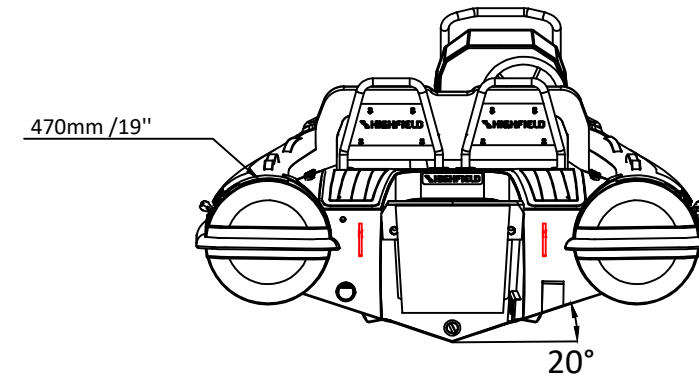

SPORT 390

SPECIFICATIONS

SPECIFICATIONS AND MAXIMUM CAPACITIES (Subject to change without notice. Tolerances: dimensions ±2.5%, weights ±5%)

MODEL	ISO 6185 PART	ISO 6185			#			Shaft	 Outboard Engine				 Sundeck		Tow post		Rollbar		Fuel Tank Capacity		 Wet Weight (Approximate) 30HP (22.38KW) +Fuel		AIR CHAMBERS				
			KG	LB		KG	LB		KG	LB	KG	LB	KG	LB	KG	LB	KG	LB	KG	LB	KG	LB		PSI	BAR		
SPORT 390	3	C	716	1579	7	525	1157	L	44.76	60	161.7	356	226	497	6	13.2	6.5	14.3	17	37	30	8	410	904	3	3.63	0.25

Boat weight includes: console

2021V3