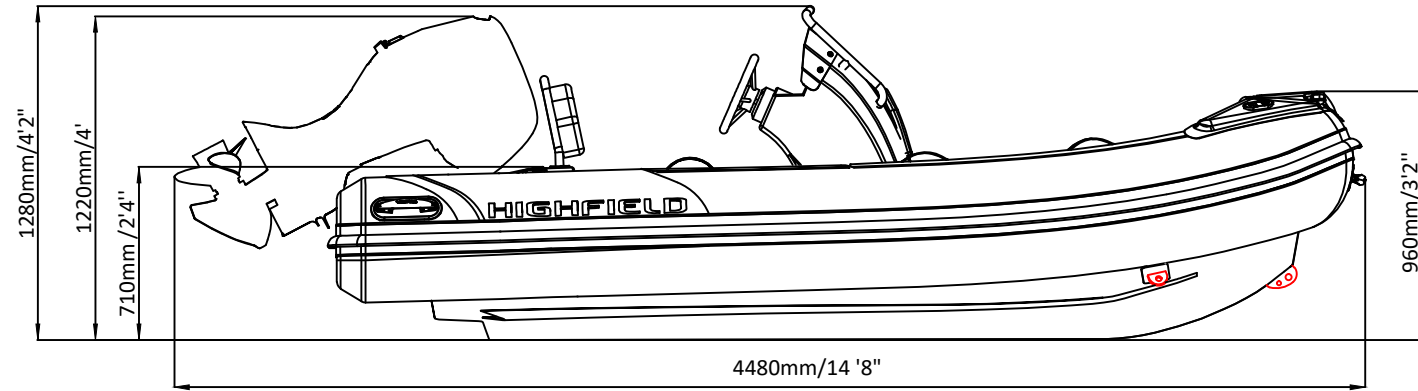

SPORT 390

SPECIFICATIONS

SPECIFICATIONS AND MAXIMUM CAPACITIES (Subject to change without notice. Tolerances: dimensions ±2.5%, weights ±5%)

MODEL	ISO 6185 PART	ISO 6185			#			Shaft	 Outboard Engine				 Sundeck		Tow post		Rollbar		Fuel Tank Capacity		 Wet Weight (Approximate) 30HP (22.38KW) +Fuel		AIR CHAMBERS				
			KG	LB		KG	LB		KG	LB	KG	LB	KG	LB	KG	LB	KG	LB	KG	LB	KG	LB		PSI	BAR		
SPORT 390	3	C	716	1579	7	525	1157	L	44.76	60	161.7	356	226	497	6	13.2	6.5	14.3	17	37	30	8	410	904	3	3.63	0.25

Boat weight includes: console

2021V3