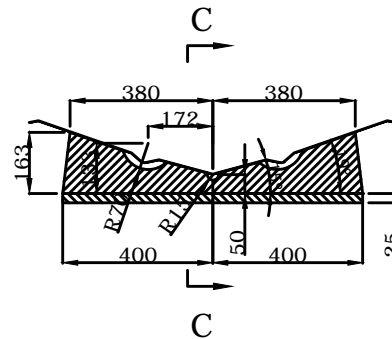

LONGITUDINAL PROFILE

TRANSVERSAL SECTION "A"

TRANSVERSAL SECTION "B"

TRANSVERSAL SECTION "C"

UL290 CHOCK

DWN: TYJ

APPROVED: LXL

info@highfieldboats.com