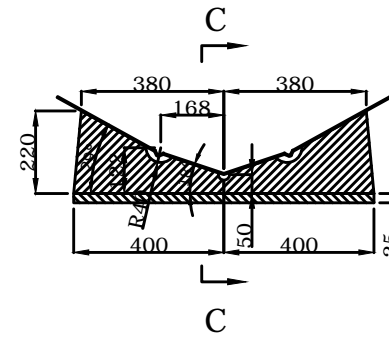

LONGITUDINAL PROFILE

TRANSVERSAL SECTION "A"

TRANSVERSAL SECTION "B"

TRANSVERSAL SECTION "C"

UL290 CHOCK

DWN: TYJ

APPROVED: LXL

info@highfieldboats.com