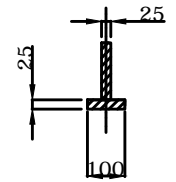

LONGITUDINAL PROFILE

TRANSVERSAL SECTION "A"

TRANSVERSAL SECTION "B"

TRANSVERSAL SECTION "C"

UL290 CHOCK

DWN: TYJ

APPROVED: LXL

info@highfieldboats.com